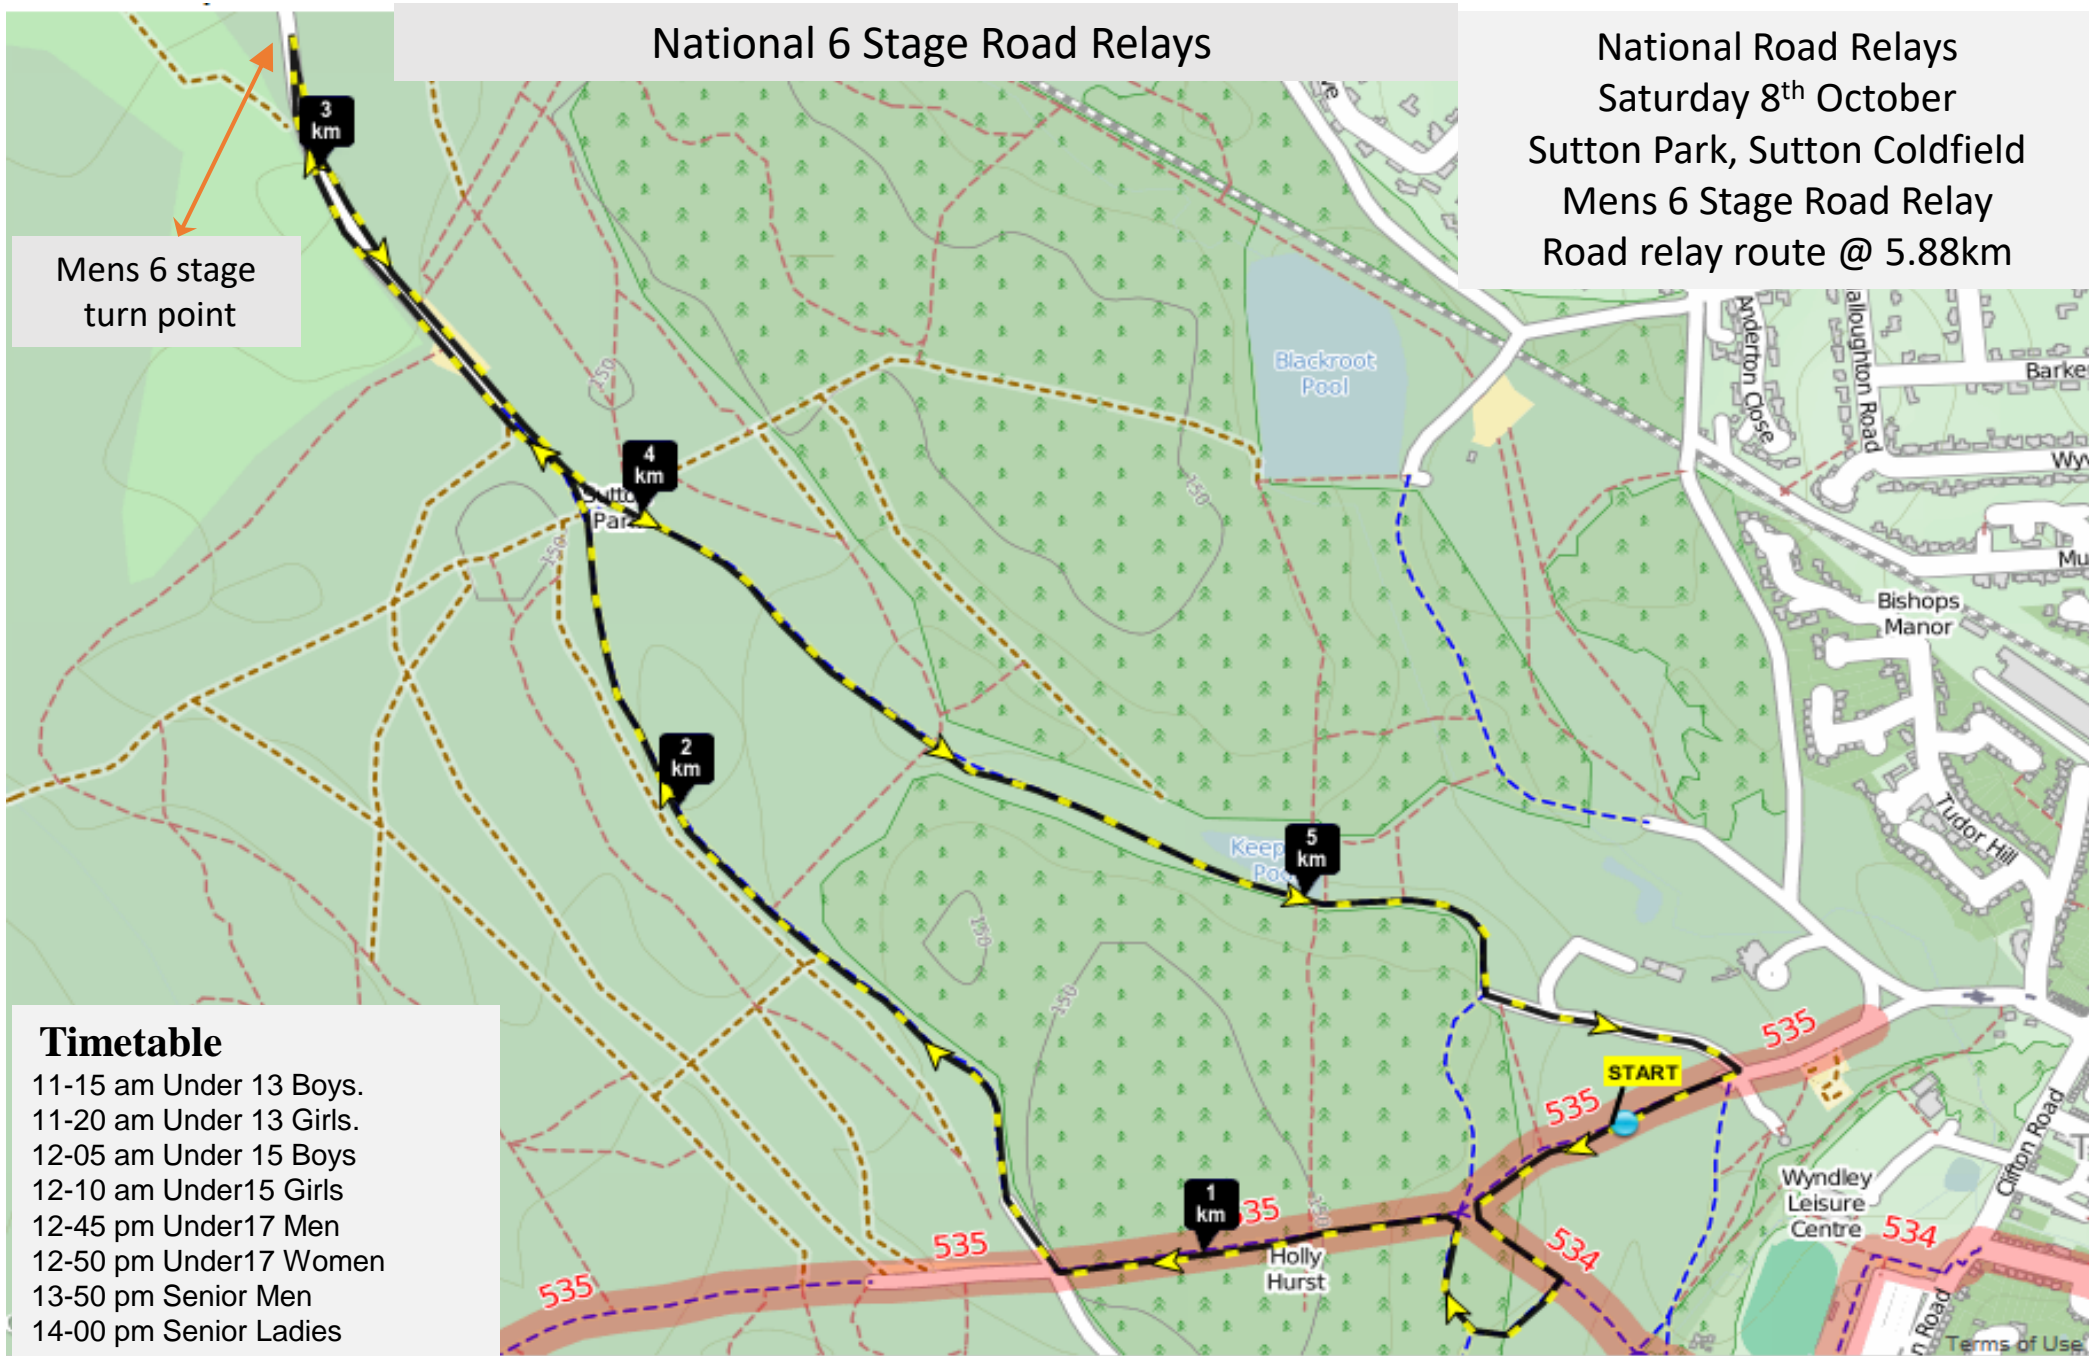

National 6 Stage Road Relays

National Road Relays
Saturday 8th October
Sutton Park, Sutton Coldfield
Mens 6 Stage Road Relay
Road relay route @ 5.88km

Mens 6 stage
turn point

Timetable

- 11-15 am Under 13 Boys.
- 11-20 am Under 13 Girls.
- 12-05 am Under 15 Boys
- 12-10 am Under 15 Girls
- 12-45 pm Under 17 Men
- 12-50 pm Under 17 Women
- 13-50 pm Senior Men
- 14-00 pm Senior Ladies