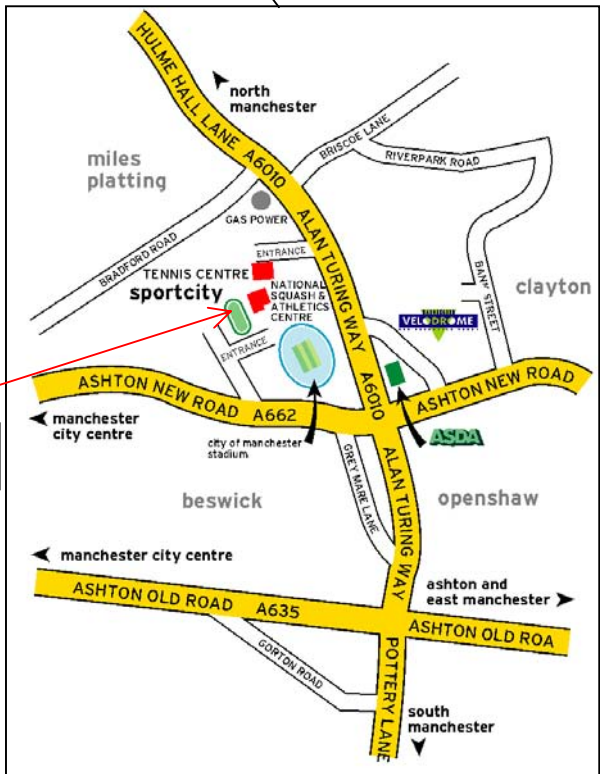

# Sportcity Manchester

**Sportcity-  
National Athletics Centre**  
**Rowsley Street, Eastlands,**  
**Manchester, M11 3FF**  
**Tel 0161 232 3100**

**Athletics Stadium**