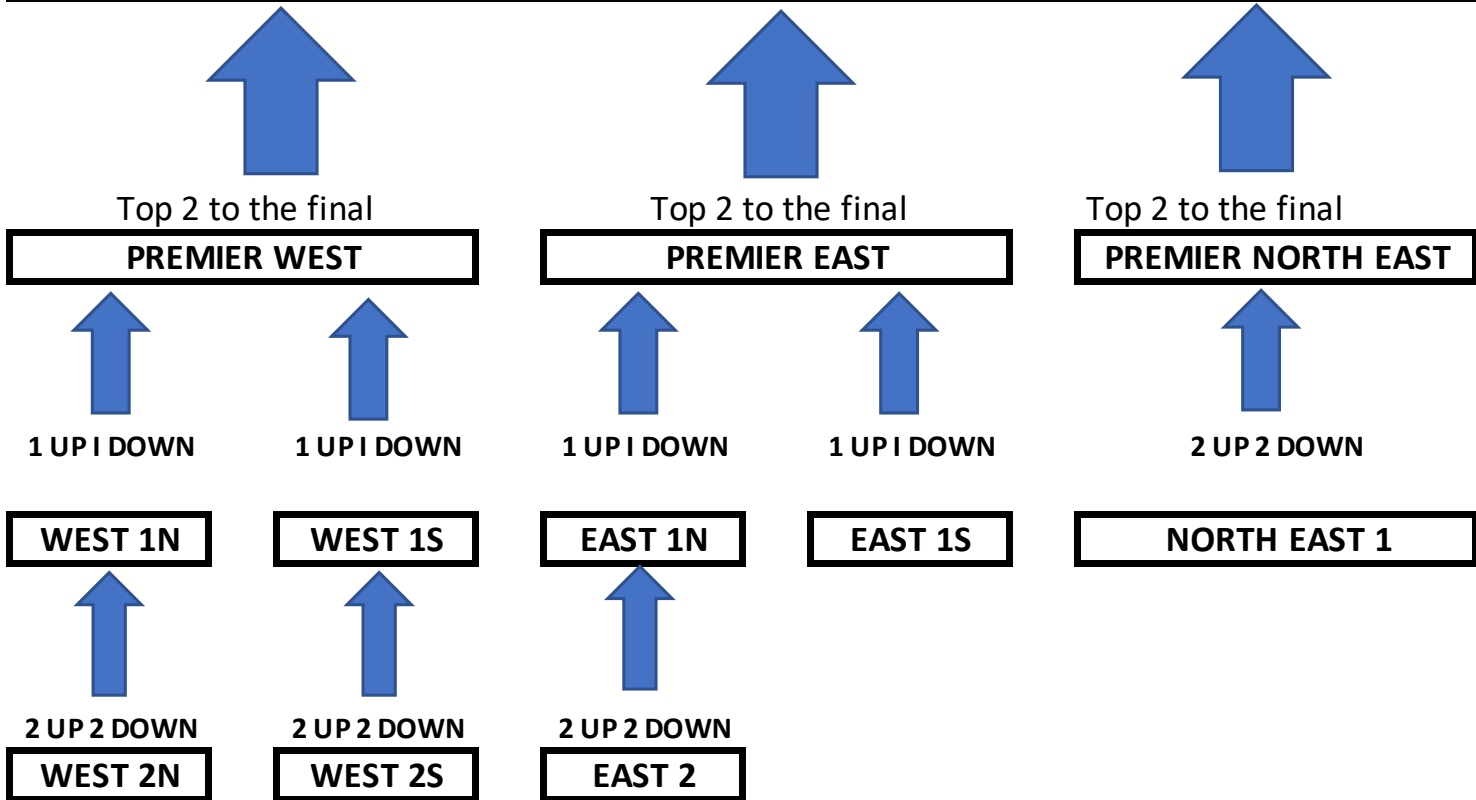

NORTH OF ENGLAND TRACK AND FIELD LEAGUE

2021 PROPOSED NEW REGIONALISED STRUCTURE
FLOWCHART OF PROMOTION AND RELEGATION

GRAND NORTHERN AREA FINAL

(Top 2 in East 2 will move to the appropriate division East 1N or East 1S)