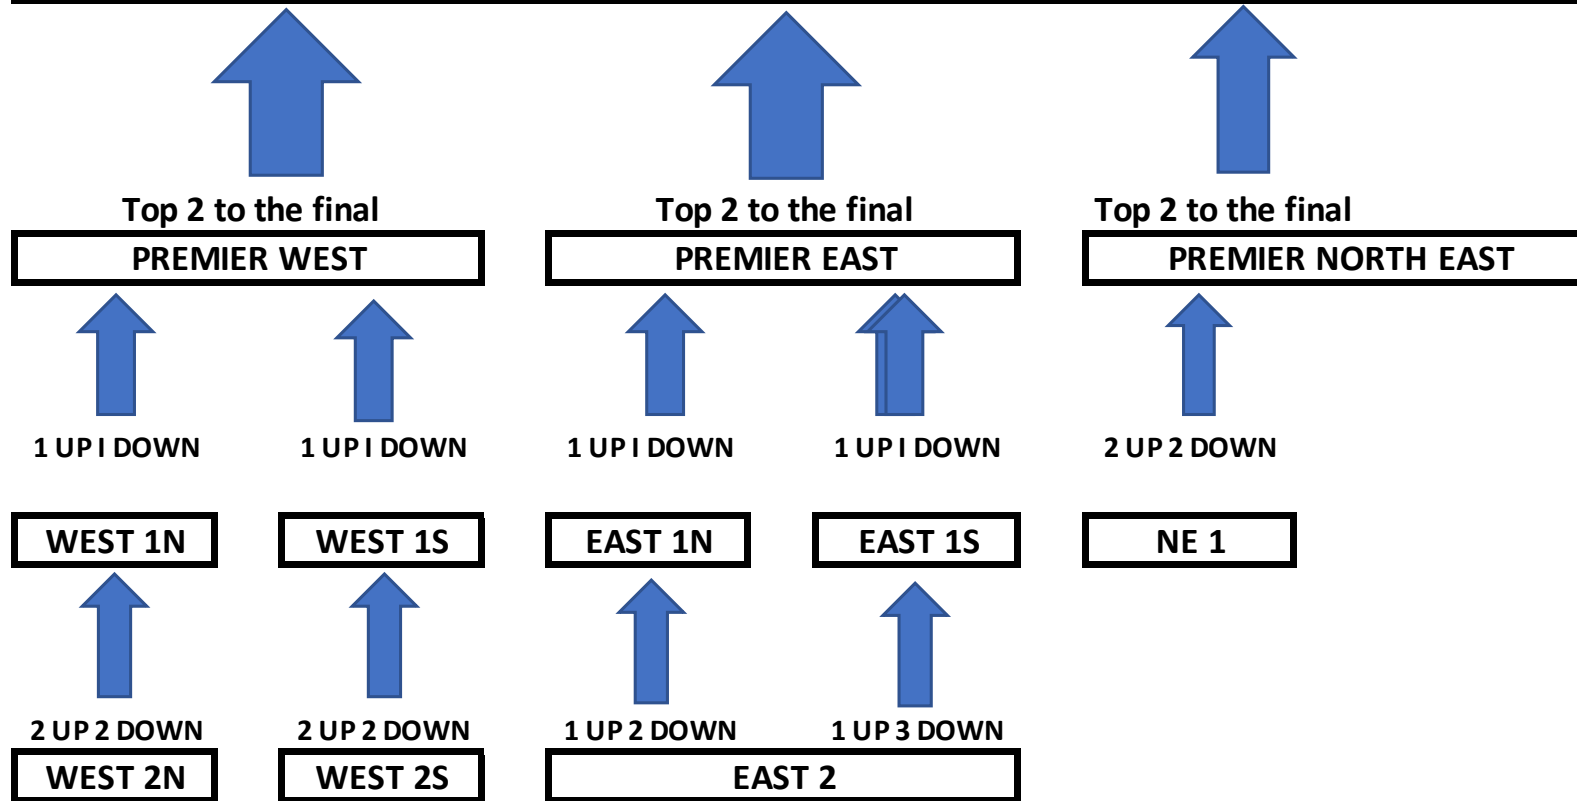

2022 REGIONALISED STRUCTURE

FLOWCHART OF PROMOTION AND RELEGATION

GRAND NORTHERN AREA FINAL

(Top 2 in East 2 will move to the appropriate division East 1N or East 1S)

**NOTE EAST 2 WILL BE REGIONALISED IN 2023
8 TEAMS PLUS 3 EXTRA
COMING DOWN FROM 1N & 1S**